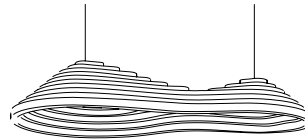

f•a
m•o

**COLLECTION
OVERVIEW**

RICE FIELD

RF 240

RF 120

RF 180

RF 90

The Rice Field series consist of two models in two different sizes.

CONVEX

Convex Oval 240

Convex Dome 120

Convex Oval 180

Convex Dome 90

The Convex series consists of two models in two different sizes. Due to their familiar shape, these luminaires require little introduction. The symmetrical character and subtle interplay of lines create a serene light silhouette. The combination of volume, shape and mass make the luminaires to provide a sheltered feeling.

ROUND & ROUND

PRICE LIST AND SPECS

Type	RF 90	RF 120	RF 180	RF 240
Dimensions (L x W x H cm)	90 x 96 x 37,5	120 x 137 x 52,5	180 x 90 x 35 cm	240 x 120 x 52,5
Material thickness	5	6,2	5	6,2
Sales qty.	1	1	1	1
Recom. retail price (euro / incl. VAT)				
Basic white	1.500,00	1.925,00	2.150,00	2.725,00
Flock	+ 450,00	+ 650,00	+ 550,00	+ 775,00